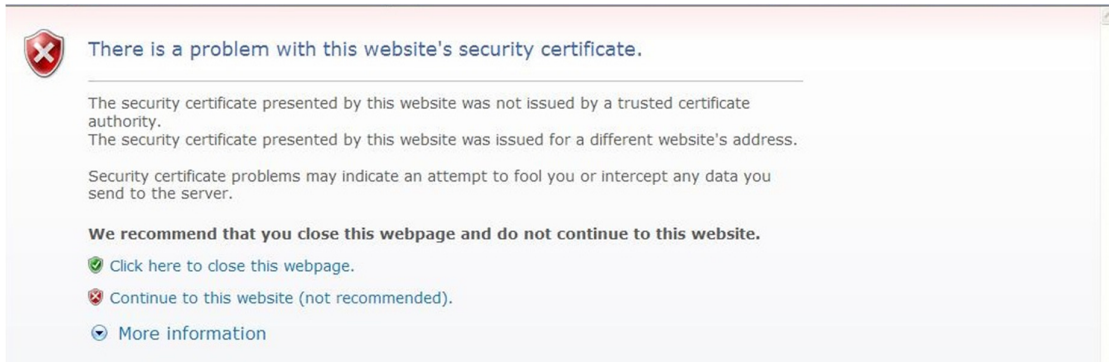

Instructions for secure access services

To avoid security messages like the one in the picture, you must install root and sub-root certificates of Regione Marche on your pc between the trusted Certification Authorities.